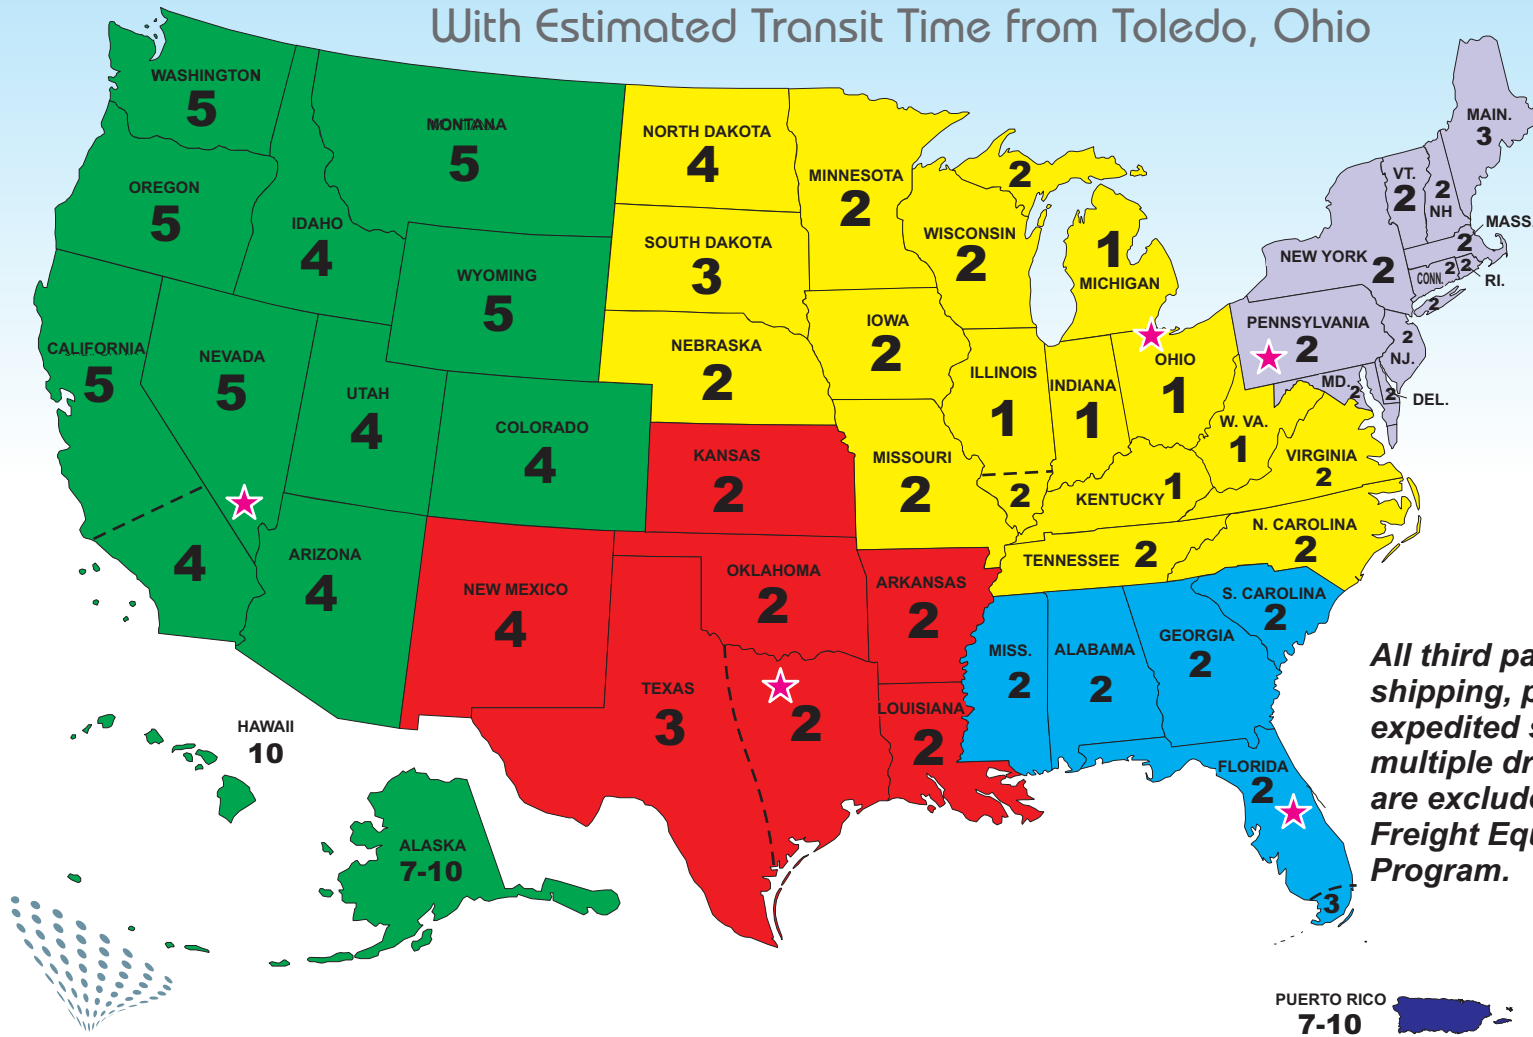

Sabina now offers five Freight Equalization Points to **SAVE** your customers money!!!!

| Color Code | |
|------------------------------|---|
| Toledo, origin zip 43605 |  |
| Orlando, origin zip 32824 |  |
| Las Vegas, origin zip 89118 |  |
| Dallas, origin zip 75212 |  |
| Pittsburgh, origin zip 15222 |  |

With Estimated Transit Time from Toledo, Ohio

All third party account shipping, prepaid expedited shipping and multiple drop shipments are excluded from the Freight Equalization Program.

sabina
practical made memorable